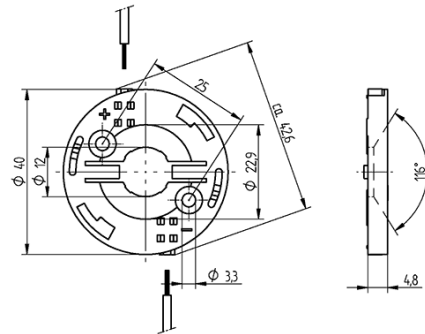

Technology for Light

COB connector Ø 40 mm for LED array 13.5 x 13.5 mm 47.319.6060.50

0,5 mm²

0,5 mm²

COB connector Ø 40 mm for LED array 13.5 x 13.5 mm 47.319.6060.50

Technology for Light

DESCRIPTION

With integrated reflector interface
Screw mounting: for screws M3 and locking washer
Max. torque for screw fixing 0.5 Nm*
Strip length: 7-1 mm
Polarity of LED must be observed
Specifications of LED manufacturer must be observed
cURus: For limited applications
VDE-Reg. No. E289
*Please note the max torque of the COB manufacturer

Product name:	COB connector Ø 40 mm for LED array 13.5 x 13.5 mm
Mounting method 1:	Screw mount
Mounting method 2:	P2F fixing with 28.902.-102
Prefixation of COB:	Yes
Material:	Housing: PBT Contacts: CuSn
LED manufacturer:	Liteon, Xicato, LG Innotek, Vossloh-Schwabe, Seoul Semiconductor, Samsung, Prolight Opto, Luminus, Sunpu, Itswell, Edison, Citizen, Bridgelux, Everlight
LED Typ:	COB-B series, G16, PACB 022, LES 9.8 (13.5 x 13.5 x 0.9 mm), 6W L-COB G2, CHM-6, DMC 122, ZC6, M082, LC003D / 6D / 9D / 13D, Xuan1313, Opto 9W, V10 - Gen. 7, CIM-9 / CXM-9 / CLM-9, CLU02X / 7AX / 7BX / 70X
Conductor cross-section:	0.5 mm ²
Approval:	cURus
cULus file no.:	E-345385
Rating:	Rating: 3A / 150 VDC
Weight:	3
Pkg.:	504

Technology for Light

COB connector Ø 40 mm for LED array 13.5 x 13.5 mm 47.319.6060.50

Luminus	CHM-6	http://www.luminus.com
LG Innotek	6W L-COB G2	http://ledlighting.lginnotek.com
Xicato	LES 9.8 (13.5 x 13.5 x 0.9 mm)	https://www.xicato.com/