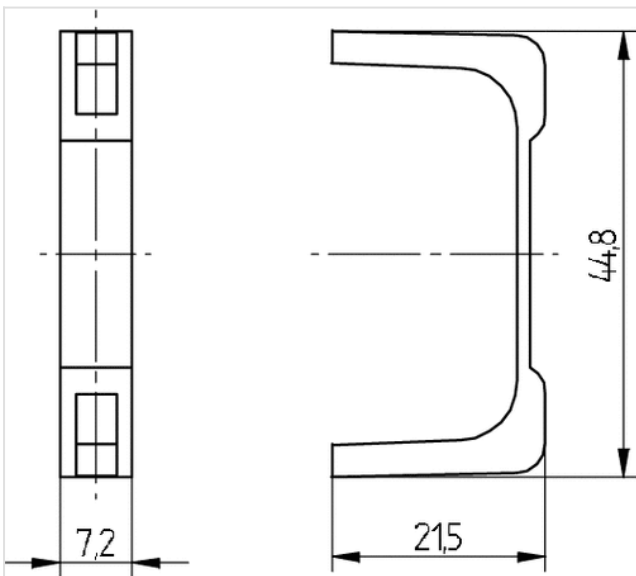

## 26.726.-810

Compact Fluorescent Lampholders  
Accessories for TC-L lamps

<b>Color:</b>	farblos
<b>FC:</b>	85
<b>Part no.:</b>	26.726.-810.85

### Description

- Safety bracket can be pushed over lamp and support for transport.
- Suitable for supports 26.726.-811, 26.726.-812 and 26.726.-813.

<b>Short description:</b>	For lamps TC-L
<b>Product name:</b>	Bracket
<b>Color:</b>	colorless
<b>Material:</b>	Material: PC
<b>Weight:</b>	1
<b>Pkg.:</b>	500