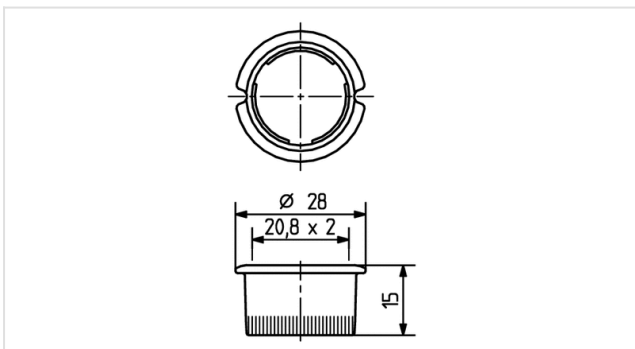

25.904.-335

Line Voltage Halogen Lampholders
Accessories

Color:	natur
FC:	51
Part no.:	25.904.-335.51

Description

- Gewinde gemäß IEC 60399

Short description:	Shade ring, Thread 20.8 x 2 mm
Product name:	Shade ring
Color:	natural color
Material:	Material: LCP
Weight:	3
Accessories:	G9
Pkg.:	500