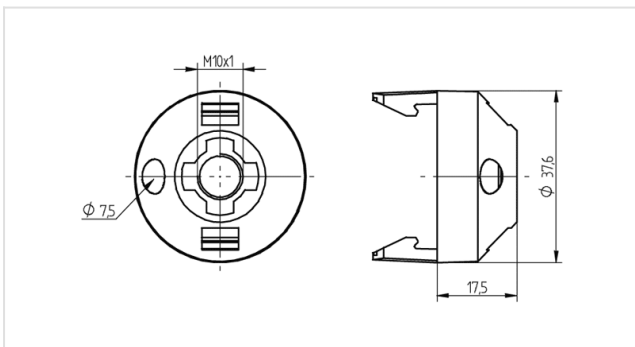

22.917.-022

Incandescent Lampholders
Accessories: E27, E26

Farbe:	weiß
FC:	50
Part no.:	22.917.-022.50

Description

- Anti-rotation slots on the outside
- With external side entry

Product name:	Snap on insulating cap: 37.6 mm dia.
Color:	white
neue Eigenschaft 5:	Thread M10 x 1
Material:	Housing: PA
Weight:	5
Accessories:	E27
Pkg.:	500