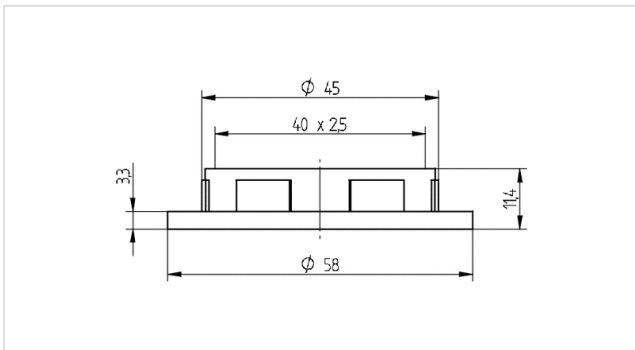

22.702.-816

Incandescent Lampholders
Accessories: E27, E26

Farbe:	weiß
FC:	50
Part no.:	22.702.-816.50

Description

- - Thread according to IEC 60399

Product name:	Shade ring, Thread 40 x 2.5 mm
Color:	white
Material:	Material: PA
Weight:	8
Accessories:	E27
Pkg.:	500