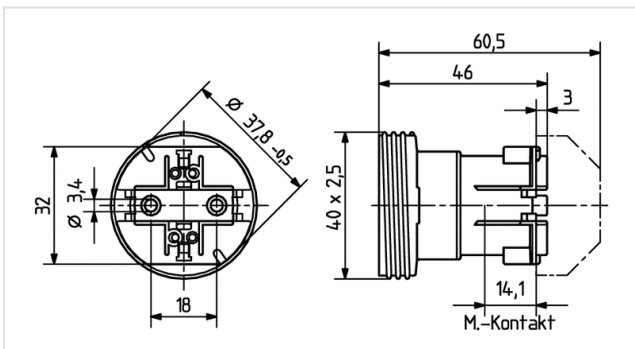

# 22.318.3921

Incandescent Lampholders  
E27 Molded Lampholders

**Color:** weiß  
**FC:** 50  
**Part no.:** 22.318.3921.50

## Description

- - Covered contacts, trimmed base
- 
- - Screw mounting: for cheese head screws - cURus: File E-111105

<b>Product name:</b>	Lampholder E27
<b>LED type:</b>	E27
<b>Color:</b>	white
<b>Mounting method 1:</b>	Snap in fixing
<b>Mounting method 2:</b>	Screw mount
<b>Material:</b>	Housing: PET
<b>Weight:</b>	17
<b>Form:</b>	Standard Form
<b>Pkg.:</b>	250