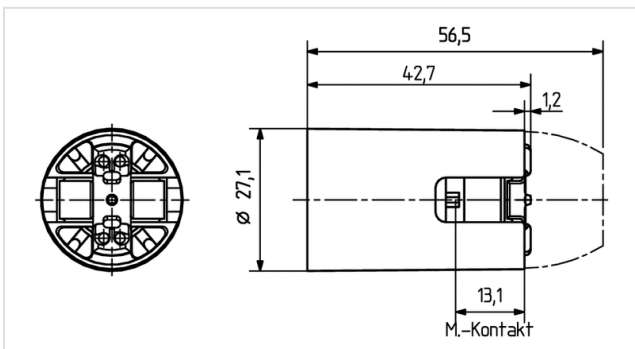

Technik für Licht
Komponenten · Optik · Automation

22.223.4001

Incandescent Lampholders
E14 Molded Lampholders

Color: schwarz
FC: 80
Part no.: 22.223.4001.80

Description

- - Plain barrel

Product name:	Lampholder E14
LED type:	E14
Color:	black
Mounting method 1:	Snap in fixing
Material:	Housing: PET
Weight:	13
Form:	Lean Form
Pkg.:	500